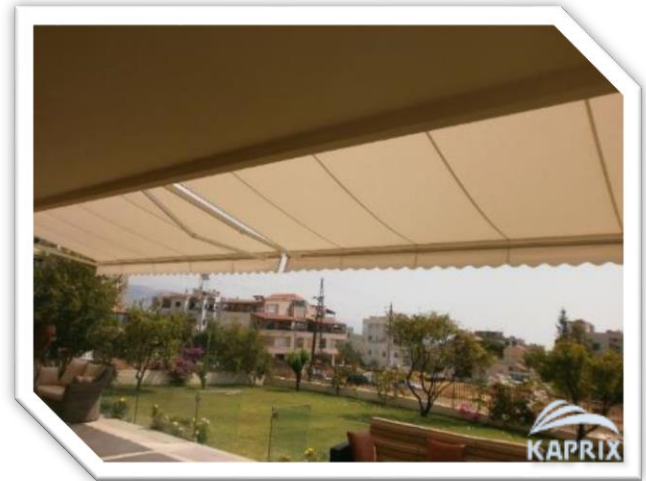

# FOLDING ARM AWNINGS

A folding arm awning is a material specially designed to block the rain or the sun without having to interfere with any existing structure or having to put up extra poles. They are mounted directly to the house and extended all over to the attached patio. They are convenient to use in any building whether private or commercial. The folding arm awning provides multiple advantages:

# PERGOLAS

When it comes to maximizing the use of your outdoor space, nothing is better than a pergola. A pergola can transform your yard into a shady oasis and it can act as a decorative centerpiece. Pergolas come in all shapes and sizes and they make a great addition to any yard.

# SHADE SAILS

Shade sails are highly durable, temporary or permanent and form an effective way to enjoy the outdoors safe from both heat and ultra violet radiation. Perfect for a summer barbecue or providing a shaded area for the back yard shade sails are usually either triangular or quadrilateral in shape so depending on which design is decided upon, there will be three or four points needed for fixture. Allowing the free movement of air under the awning creates an additional cooling effect within the shade.