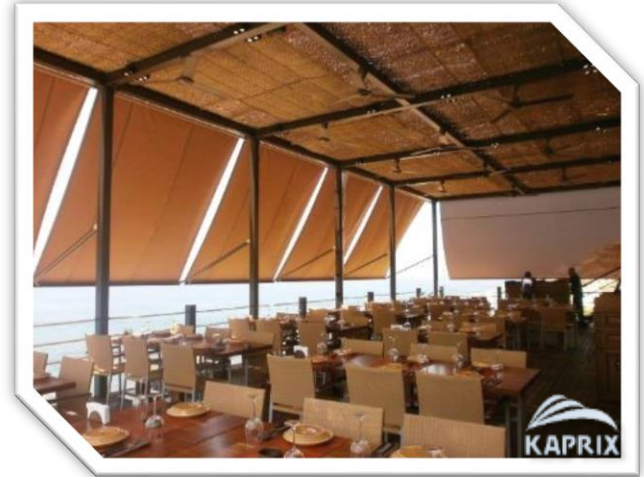

RETRACTABLE AWNINGS

Create shade, protection and comfort through retractable and wind resistant awnings. The retractable awnings make your deck or patio cooler, while protecting your family and guests from harmful UV rays. It also helps to reduce your air conditioning bill by shading windows and glass doors from direct sunlight.

Retractable awnings transform outdoor spaces into brand new “rooms” that offer ultimate three-season flexibility and maximum versatility for relaxing and entertaining. Your awning will be there whenever you need it and neatly tucked away when you don’t!